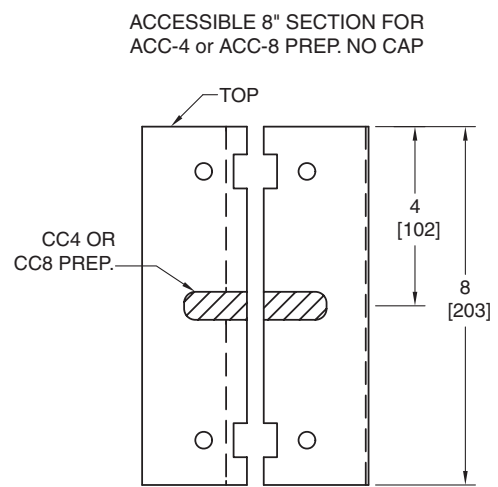

McKINNEY 83" HD - ACC-4 & ACC-8 CUSTOMER APPROVAL SHEET

TEMPLATE ACC-4 & ACC-8-06

NOTE:
 1-1/4" x 4" CUT OUT
 REQUIRED ON DOOR
 EDGE & FRAME
 RABBIT

Check One
 ACC-4 PREP
 ACC-8 PREP

**DO NOT SCALE
 FOR ILLUSTRATION PRUPOSE ONLY**