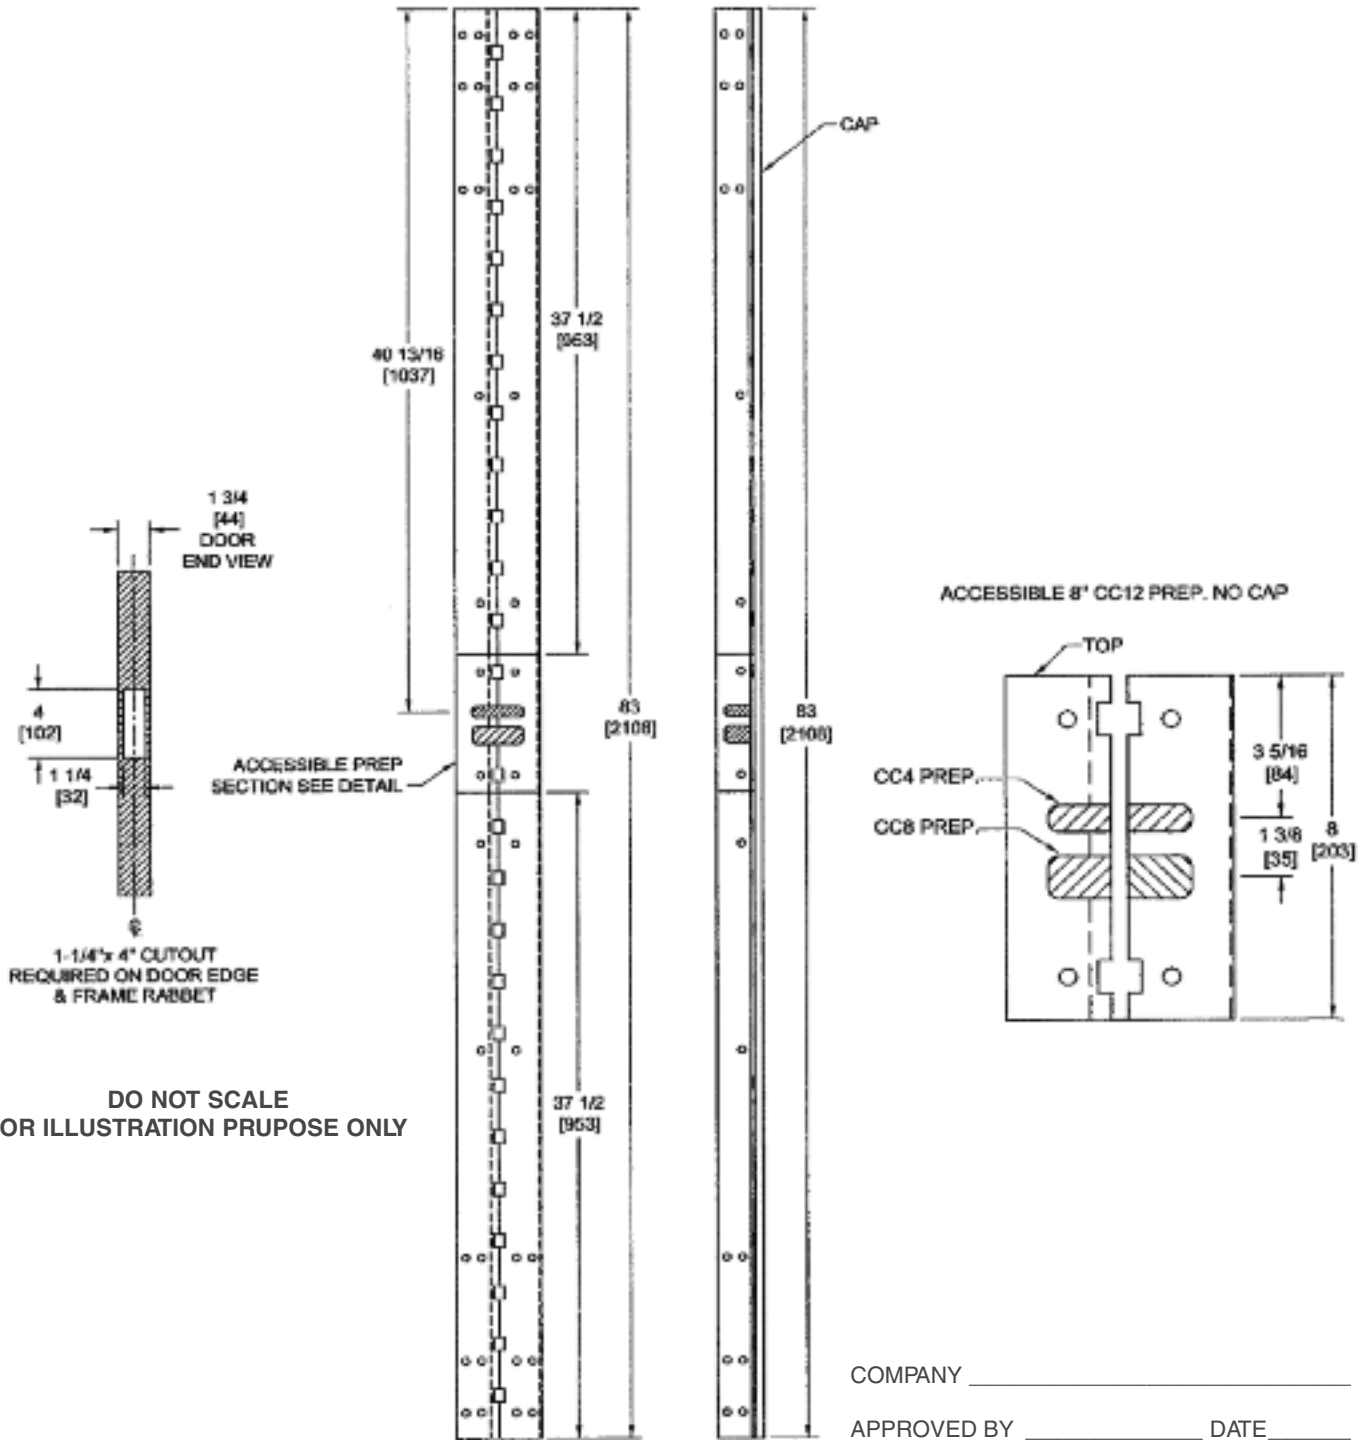

TEMPLATE 83HD-CC12 Continued.

Effective date: September 2006
Supersedes: All Previous

McKinney®

ASSA ABLOY

TEMPLATE 83HD-CC12

83HD-ACC12 ACCESSIBLE PREP TEMPLATE

Includes All Profiles Except Kawneer, Residential & 1100 Series
CUSTOMER APPROVAL SHEET

Copyright © 2006, 2008, McKinney Products Company, an ASSA ABLOY Group company. All rights reserved. Reproduction in whole or in part without the express written permission of McKinney Products Company is prohibited.

9/15/08