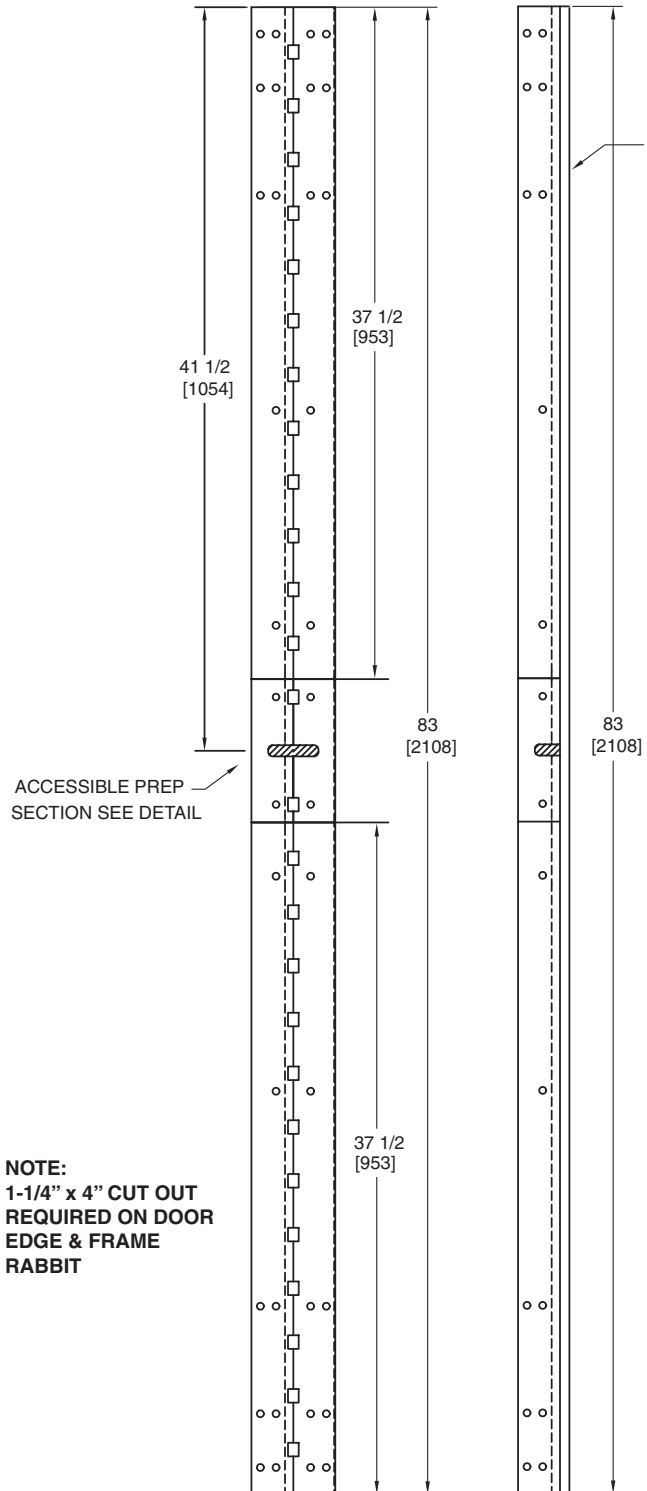

McKINNEY 83" HD - ACC-4 & ACC-8 CUSTOMER APPROVAL SHEET

TEMPLATE ACC-4 & ACC-8-06

NOTE:
 1-1/4" x 4" CUT OUT
 REQUIRED ON DOOR
 EDGE & FRAME
 RABBIT

Check One
 ACC-4 PREP
 ACC-8 PREP

**DO NOT SCALE
 FOR ILLUSTRATION PRUPOSE ONLY**

COMPANY _____

APPROVED BY _____ DATE _____

Continued...

TEMPLATE 83HD-CC12 Continued.

Effective date: September 2006
 Supersedes: All Previous

McKinney®

ASSA ABLOY

TEMPLATE 83HD-CC12