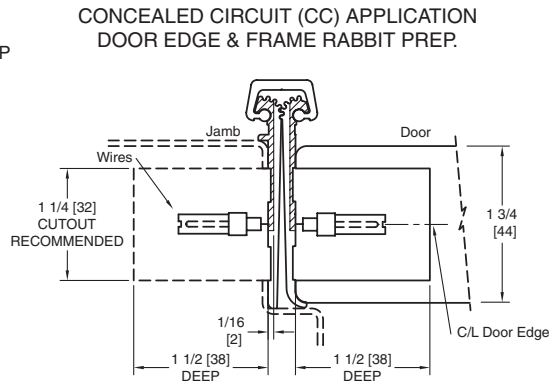

McKINNEY 83" HD - ACC-4 & ACC-8 CUSTOMER APPROVAL SHEET

TEMPLATE ACC-4 & ACC-8-06

NOTE:
 1-1/4" x 4" CUT OUT
 REQUIRED ON DOOR
 EDGE & FRAME
 RABBIT

Check One
 ACC-4 PREP
 ACC-8 PREP

**DO NOT SCALE
 FOR ILLUSTRATION PRUPOSE ONLY**