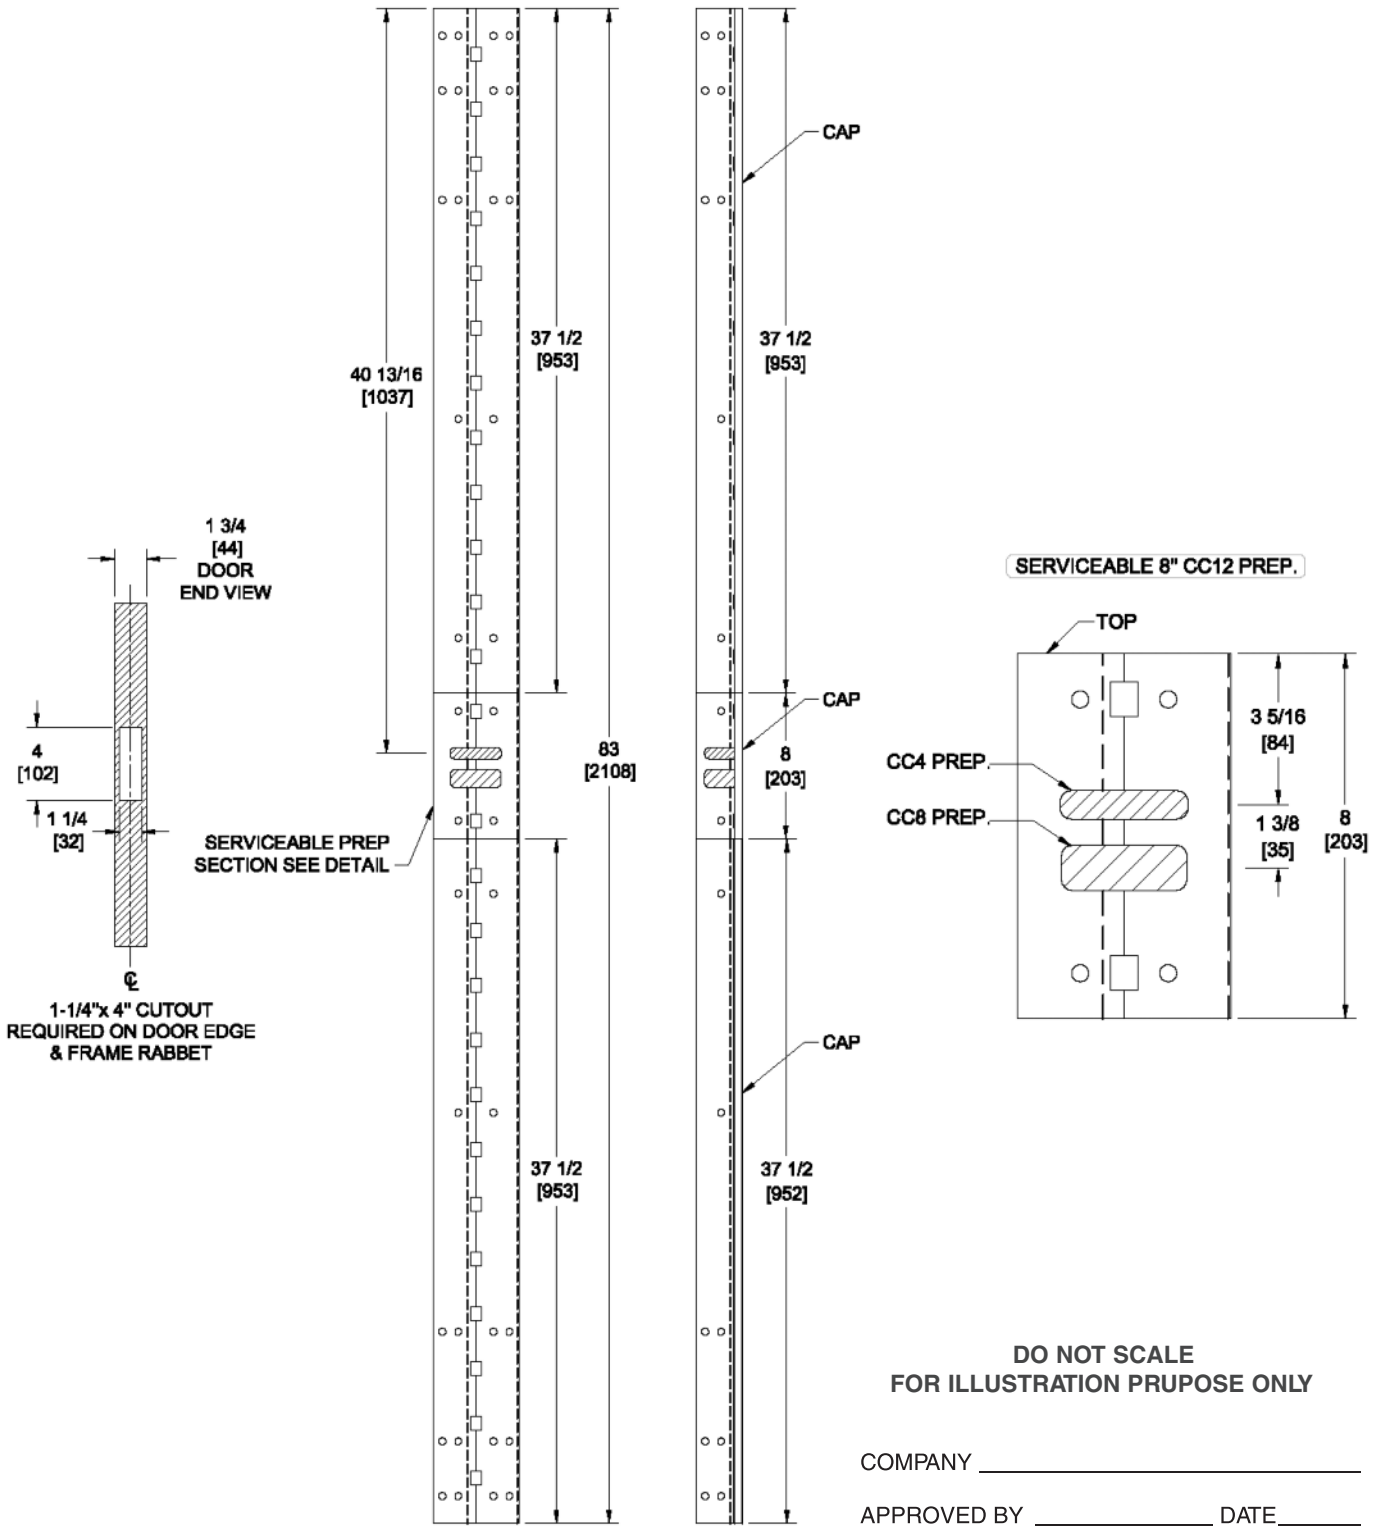

TEMPLATE 83HD-SER-12-05

FM83HD-SER-12 SERVICEABLE PREP TEMPLATE
CUSTOMER APPROVAL SHEET

**DO NOT SCALE
FOR ILLUSTRATION PRUPOSE ONLY**

COMPANY _____

APPROVED BY _____ DATE _____

Copyright © 2005, 2008, McKinney Products Company, an ASSA ABLOY Group company. All rights reserved. Reproduction in whole or in part without the express written permission of McKinney Products Company is prohibited.