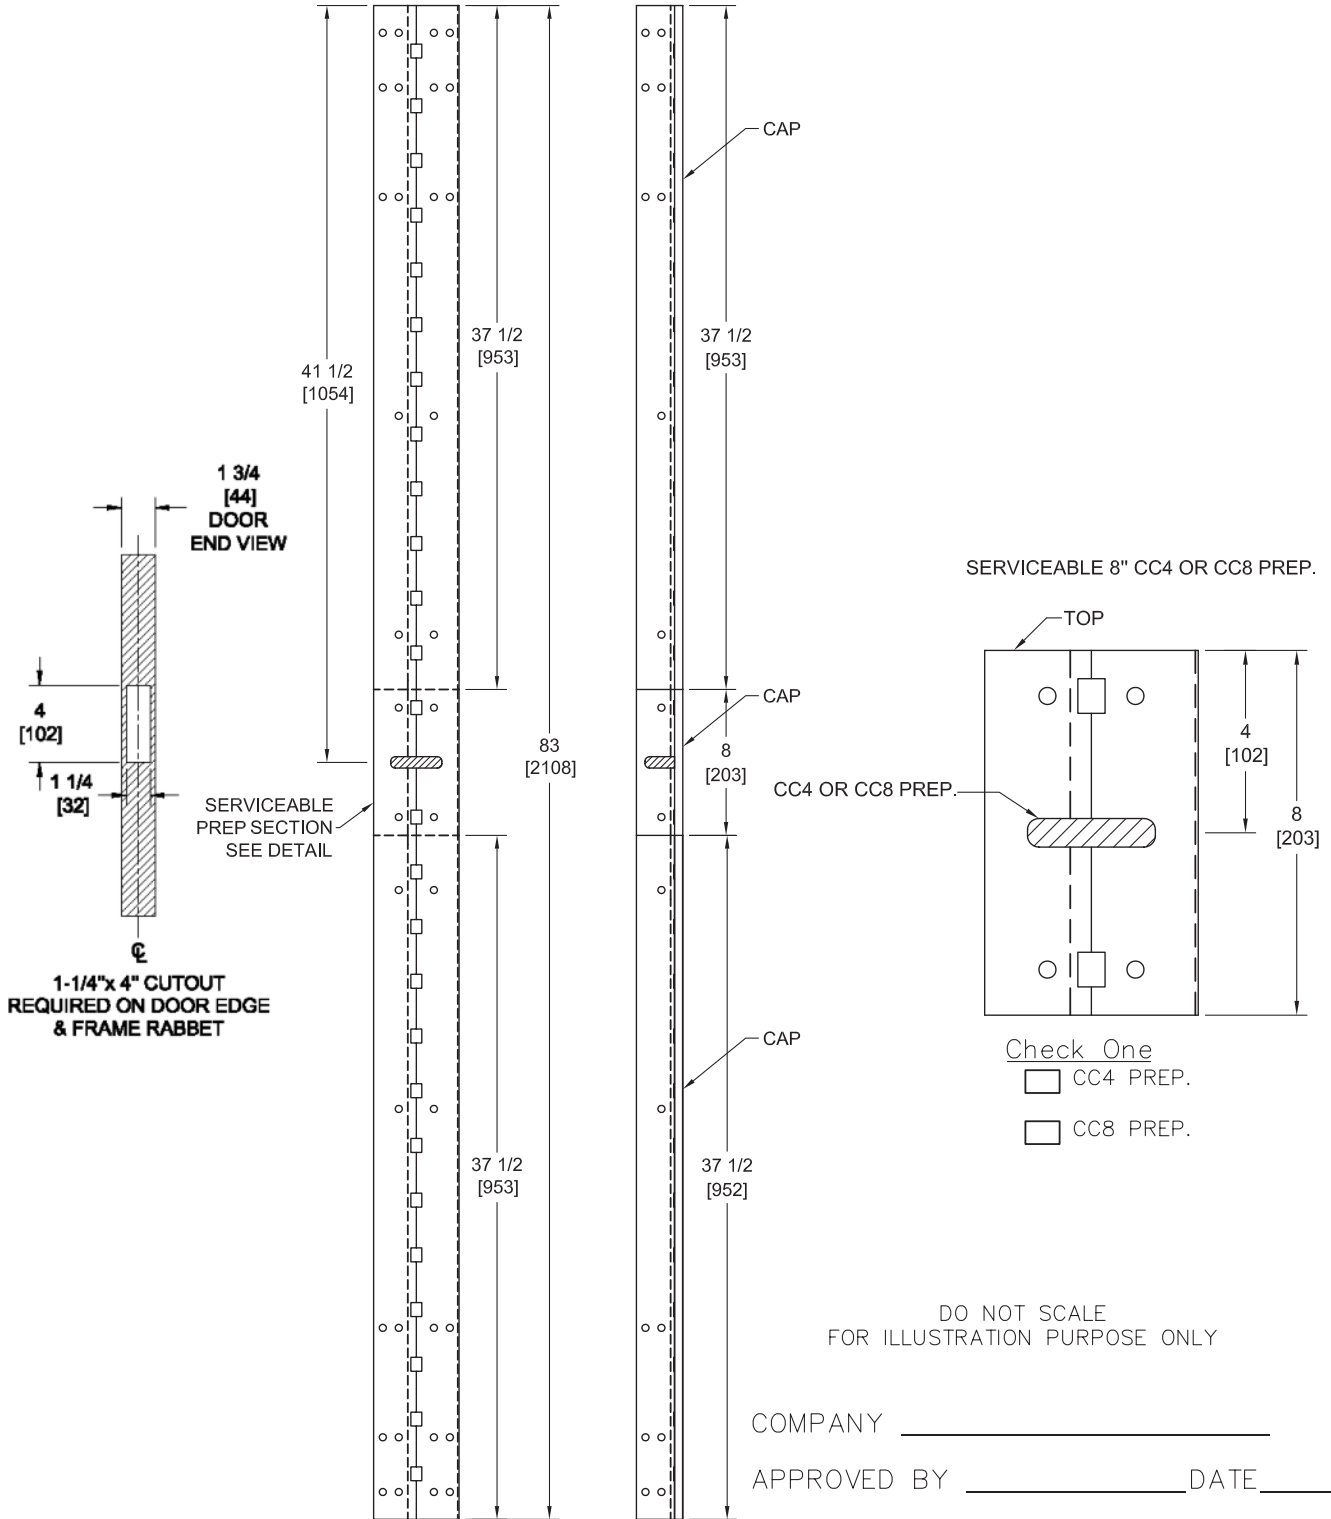

83HD-SER-4 & SER-8 SERVICEABLE PREP TEMPLATE CUSTOMER APPROVAL SHEET

TEMPLATE 83HD SER-4 & SER-8-05

Copyright © 2005, 2008, 2009 McKinney Products Company, an ASSA ABLOY Group company. All rights reserved. Reproduction in whole or in part without the express written permission of McKinney Products Company is prohibited.

Continued...

TEMPLATE 83HD-SER-12-05

FM83HD-SER-12 SERVICEABLE PREP TEMPLATE
 CUSTOMER APPROVAL SHEET

**DO NOT SCALE
 FOR ILLUSTRATION PRUPOSE ONLY**

COMPANY _____

APPROVED BY _____ DATE _____

Copyright © 2005, 2008, McKinney Products Company, an ASSA ABLOY Group company. All rights reserved. Reproduction in whole or in part without the express written permission of McKinney Products Company is prohibited.