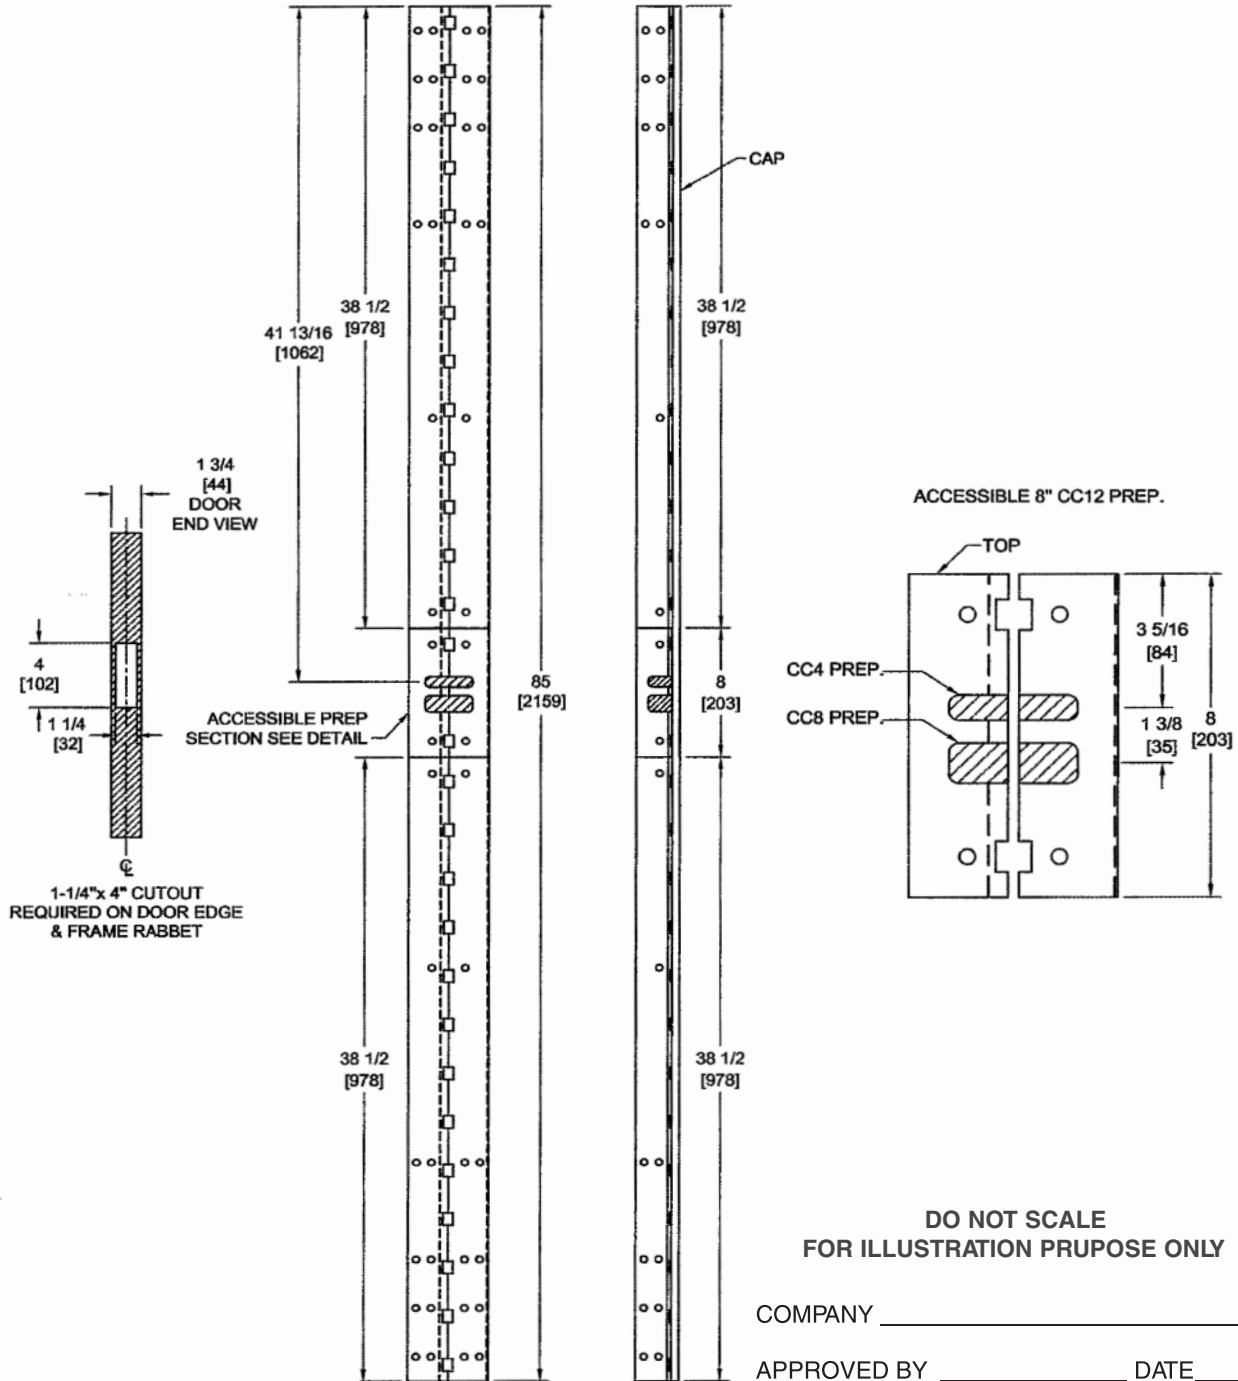

TEMPLATE 85HD-CC12-06 Continued.

Effective date: September 2006
Supersedes: All Previous

McKinney®

ASSA ABLOY

85HD-CC12 ACCESSIBLE PREP TEMPLATE

Includes All Profiles Except Residential & 1100 Series
CUSTOMER APPROVAL SHEET

TEMPLATE 85HD-CC12-06

Copyright © 2006, 2008, McKinney Products Company, an ASSA ABLOY Group company. All rights reserved. Reproduction in whole or in part without the express written permission of McKinney Products Company is prohibited.