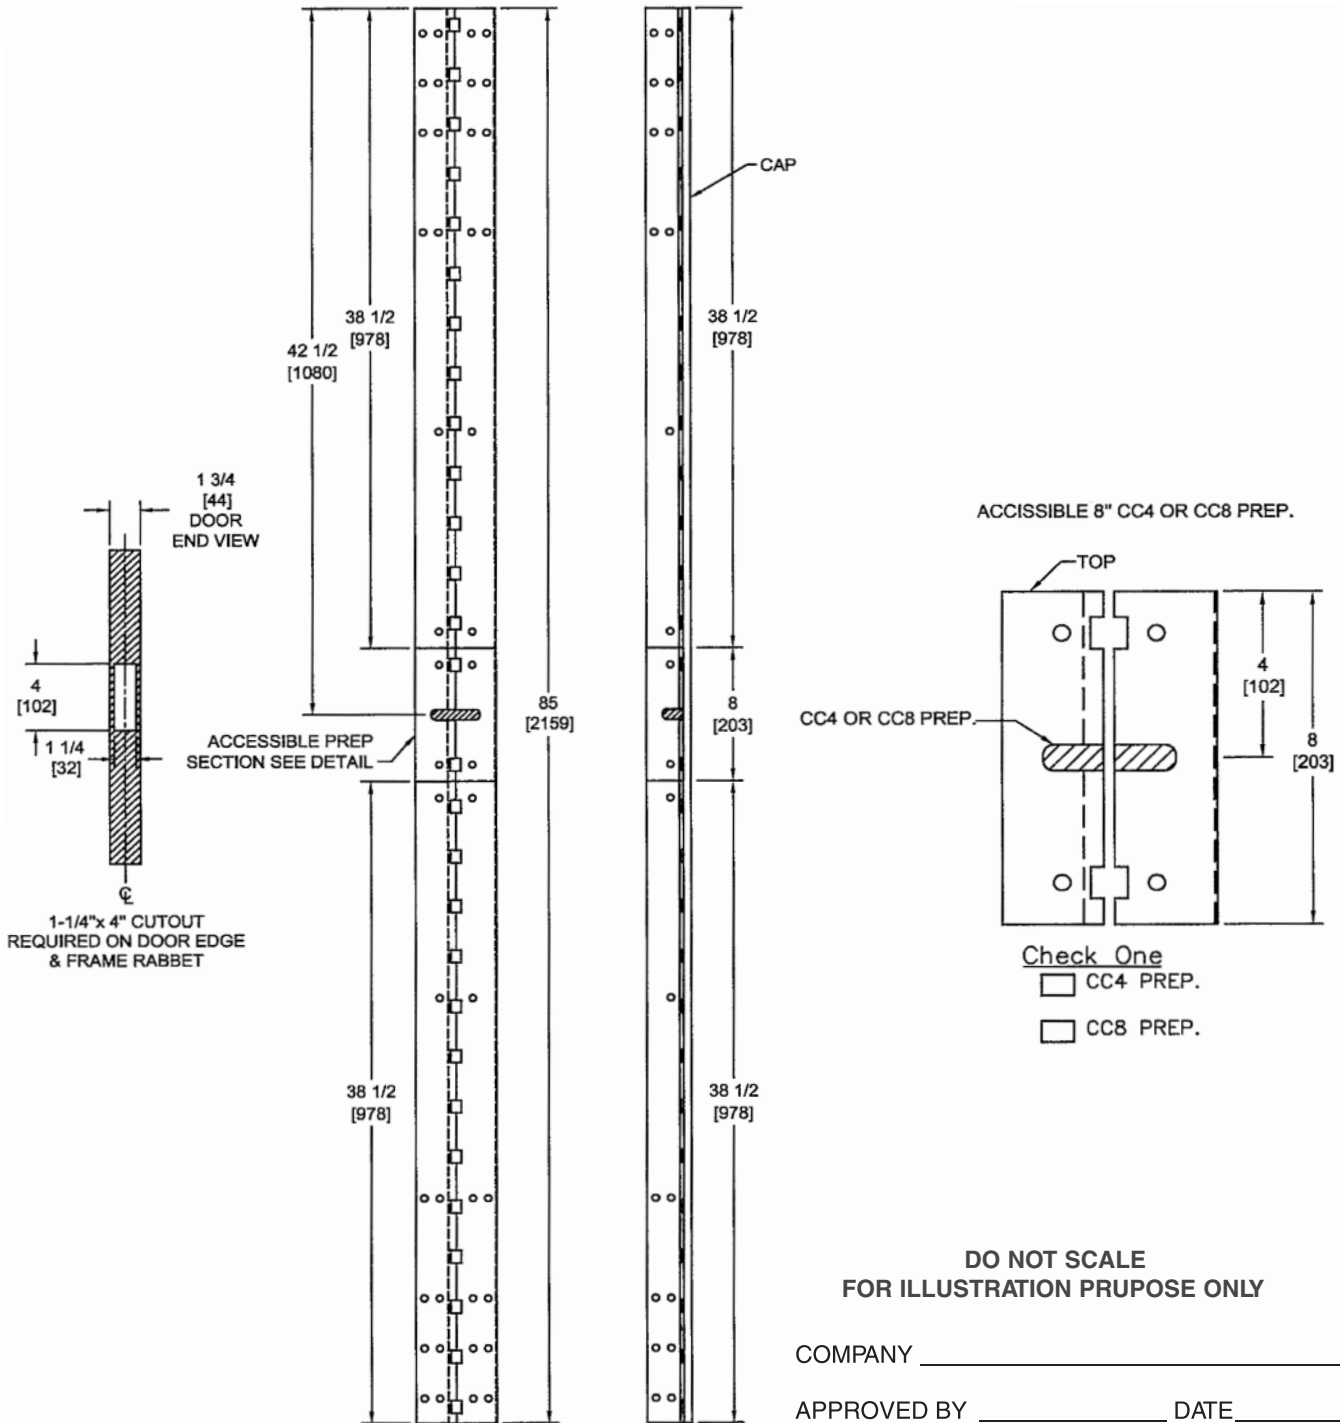

McKINNEY 85HD-CC4 & CC8 ACCESSIBLE PREP TEMPLATE

Includes All Profiles Except Residential & 1100 Series

CUSTOMER APPROVAL SHEET

TEMPLATE 85HD-CC4 & ACC8-06

Copyright © 2006, 2008, McKinney Products Company, an ASSA ABLOY Group company. All rights reserved. Reproduction in whole or in part without the express written permission of McKinney Products Company is prohibited.

9/15/08

Continued...

TEMPLATE 85HD-CC12-06 Continued.

Effective date: September 2006
 Supersedes: All Previous

McKinney®

ASSA ABLOY

85HD-CC12 ACCESSIBLE PREP TEMPLATE

Includes All Profiles Except Residential & 1100 Series
 CUSTOMER APPROVAL SHEET