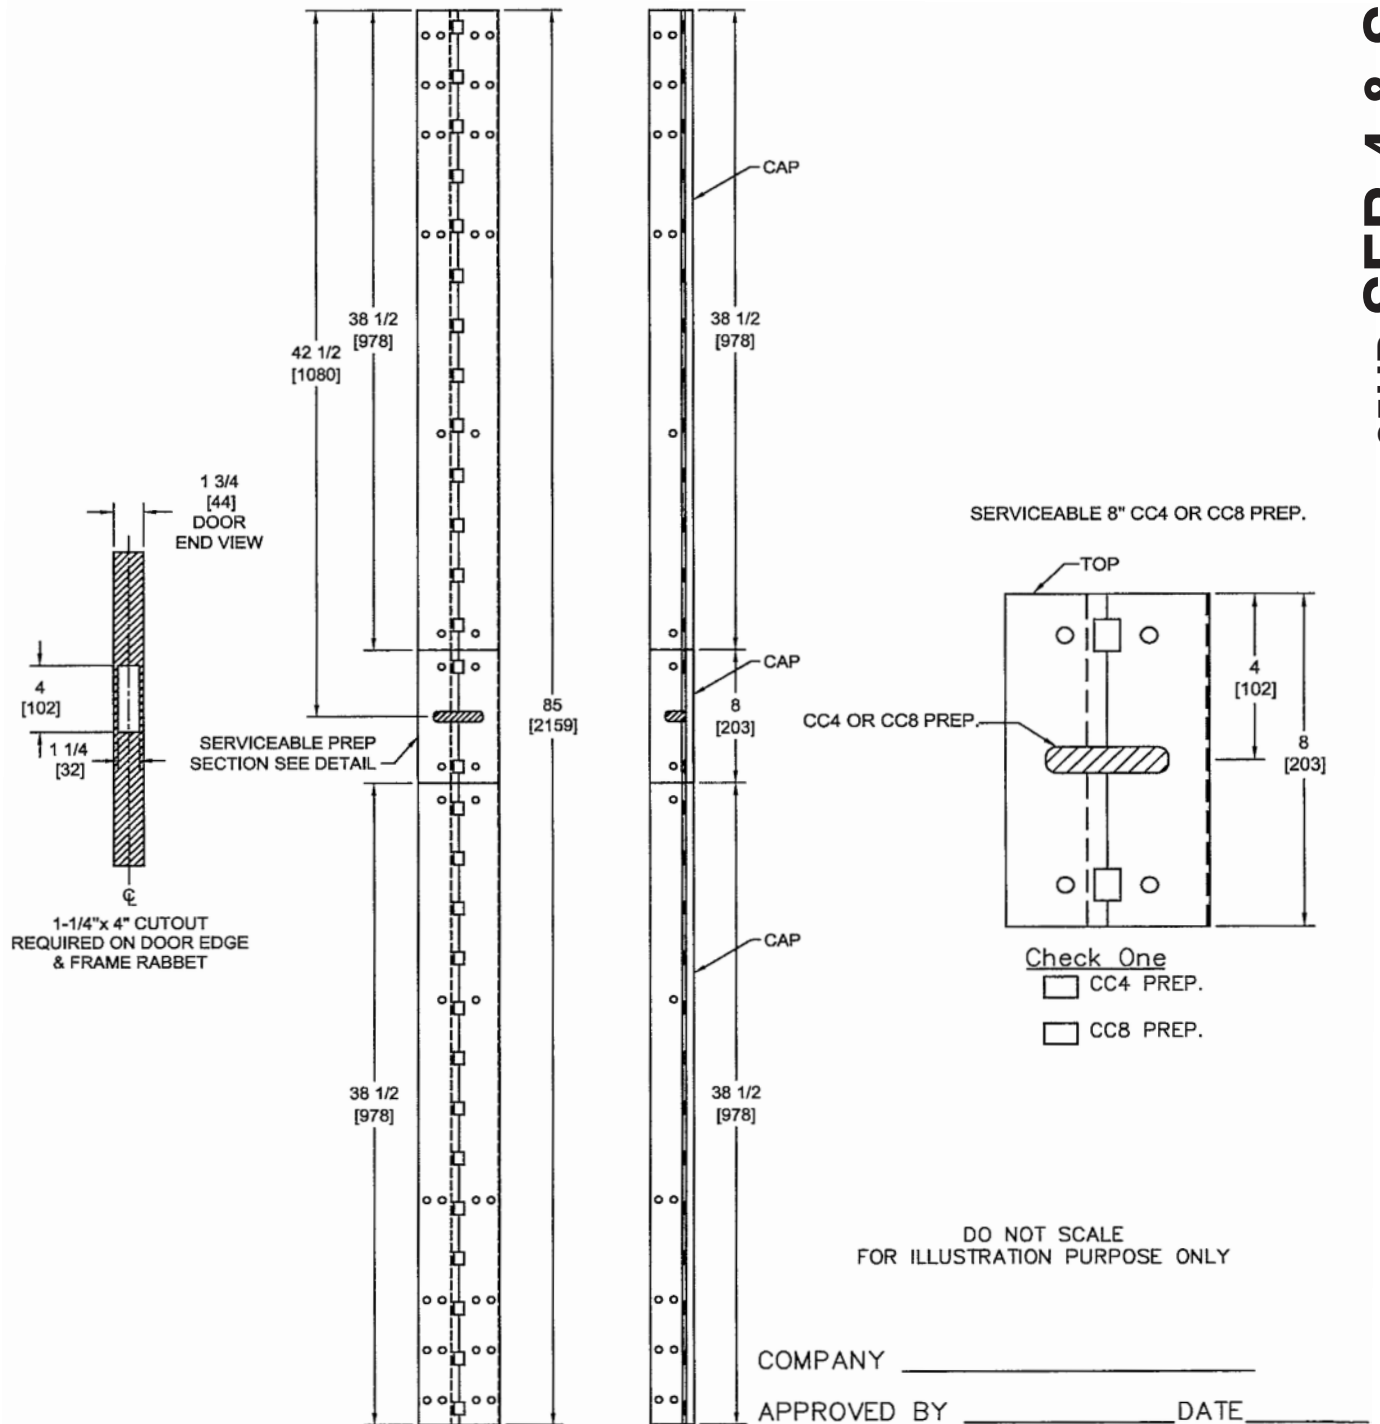

85HD-SER-4 & SER-8 SERVICEABLE PREP TEMPLATE

Includes All Profiles Except Residential & 1100 Series
 CUSTOMER APPROVAL SHEET

TEMPLATE 85HD-SER-4 & SER-8-06

Copyright © 2006, 2008, McKinney Products Company, an ASSA ABLOY Group company. All rights reserved. Reproduction in whole or in part without the express written permission of McKinney Products Company is prohibited.