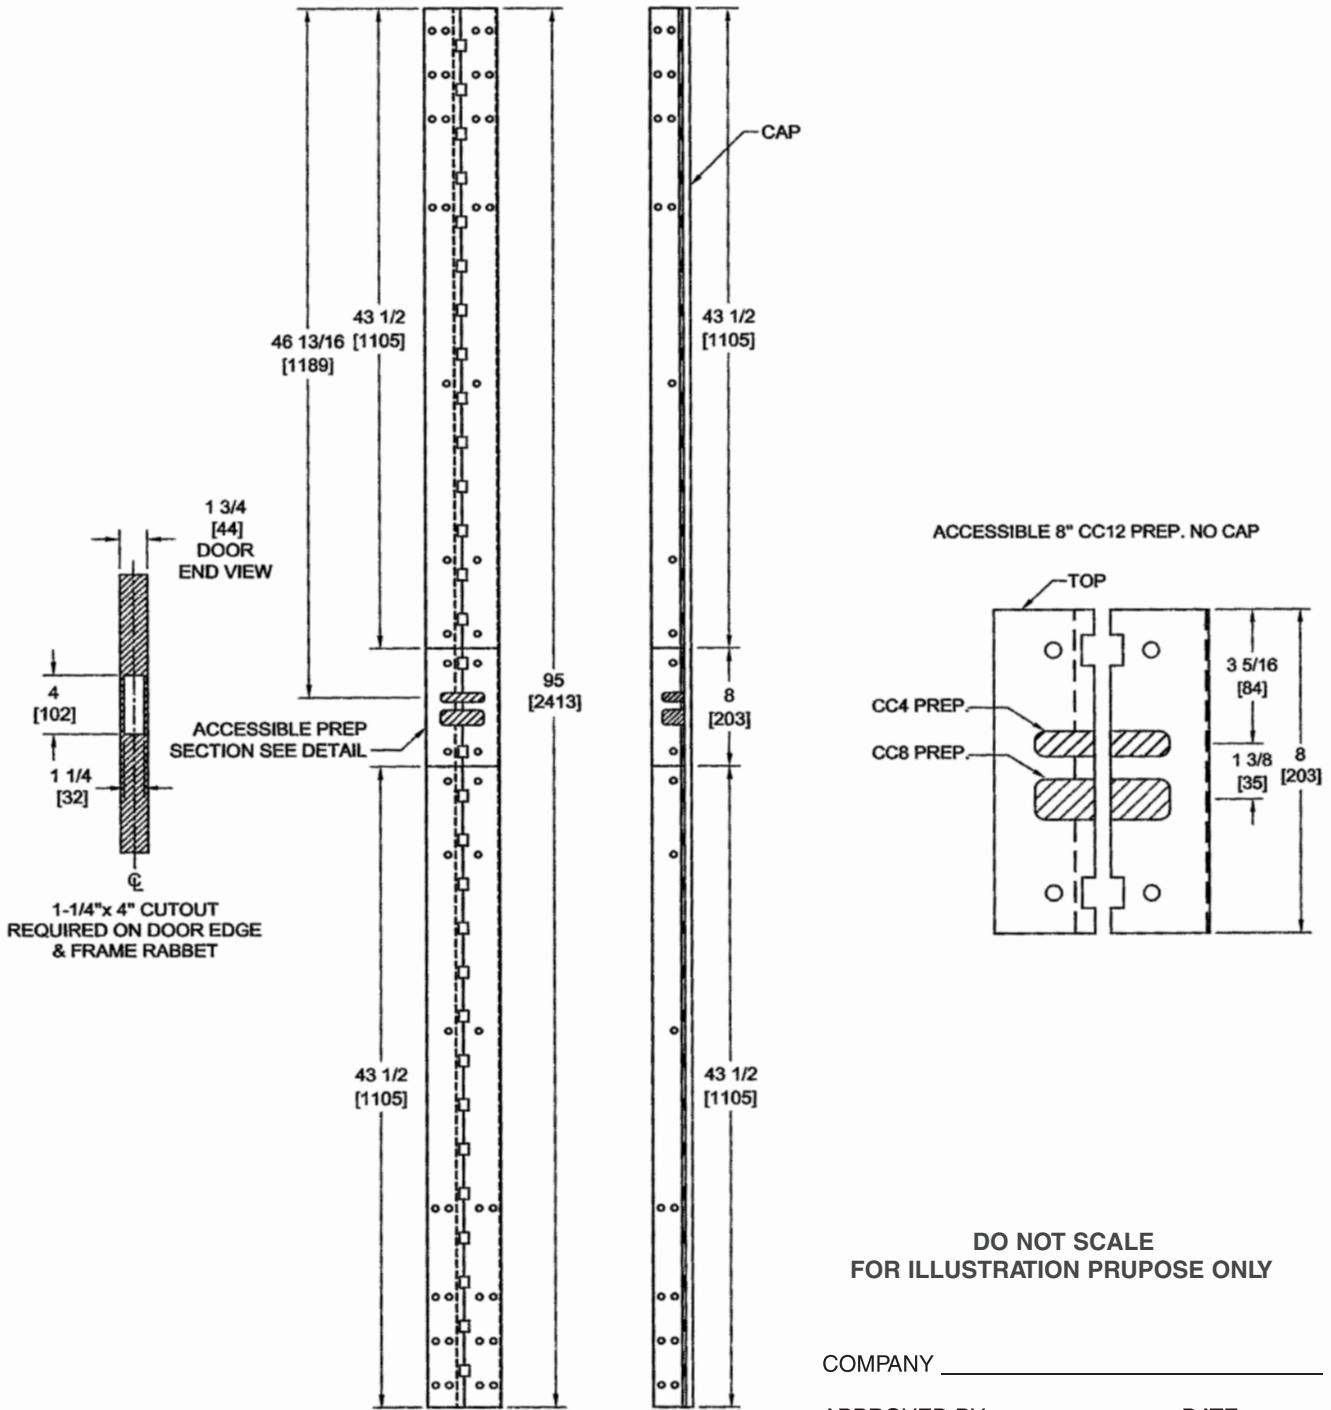

TEMPLATE 95HD-CC12-06 Continued.

Effective date: September 2006
Supersedes: All Previous

McKinney®

ASSA ABLOY

95HD-CC12 ACCESSIBLE PREP TEMPLATE

Includes All Profiles Except Residential & 1100 Series
CUSTOMER APPROVAL SHEET

TEMPLATE 95HD-CC12-06

Copyright © 2006, 2008, McKinney Products Company, an ASSA ABLOY Group company. All rights reserved. Reproduction in whole or in part without the express written permission of McKinney Products Company is prohibited.