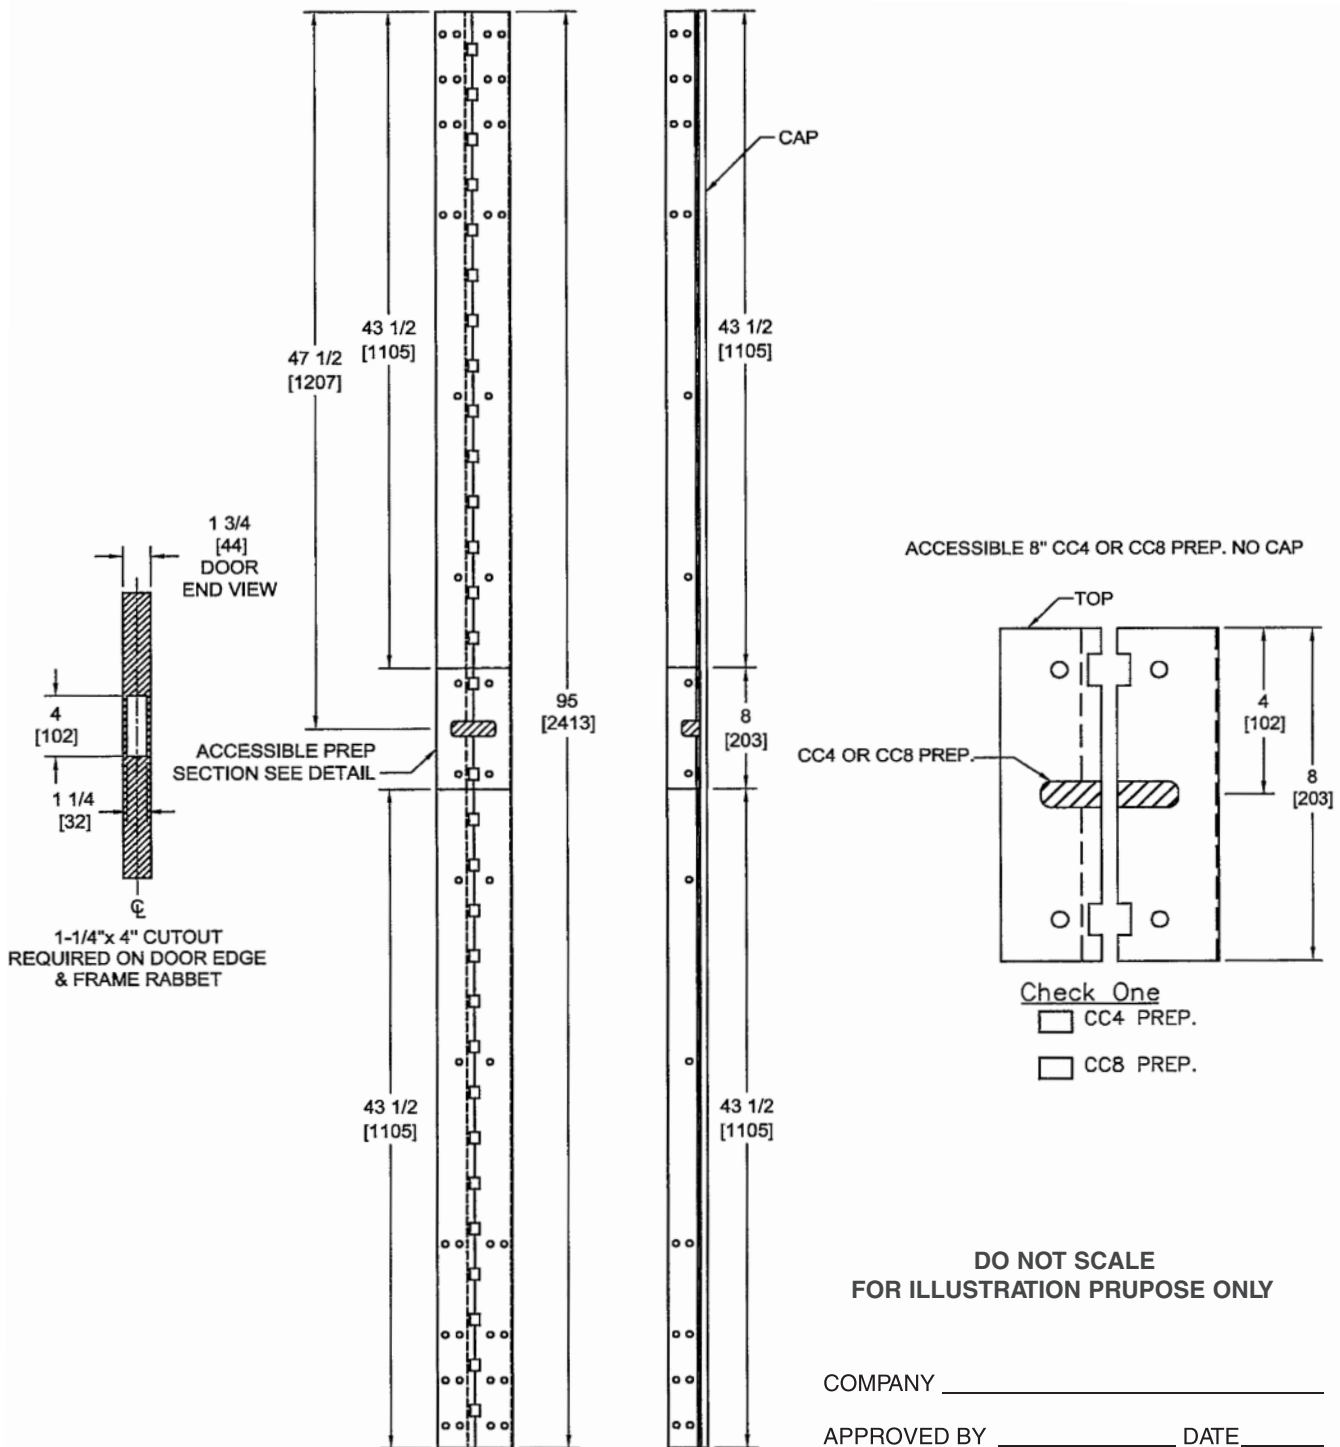

95HD-CC4 & CC8 ACCESSIBLE PREP TEMPLATE

Includes All Profiles Except Residential & 1100 Series
 CUSTOMER APPROVAL SHEET

TEMPLATE 95HD-CC4 & CC8-06

Copyright © 2006, 2008, McKinney Products Company, an ASSA ABLOY Group company. All rights reserved. Reproduction in whole or in part without the express written permission of McKinney Products Company is prohibited.

Continued...

TEMPLATE 95HD-CC12-06 Continued.

Effective date: September 2006
 Supersedes: All Previous

McKinney®

ASSA ABLOY

95HD-CC12 ACCESSIBLE PREP TEMPLATE

Includes All Profiles Except Residential & 1100 Series
 CUSTOMER APPROVAL SHEET