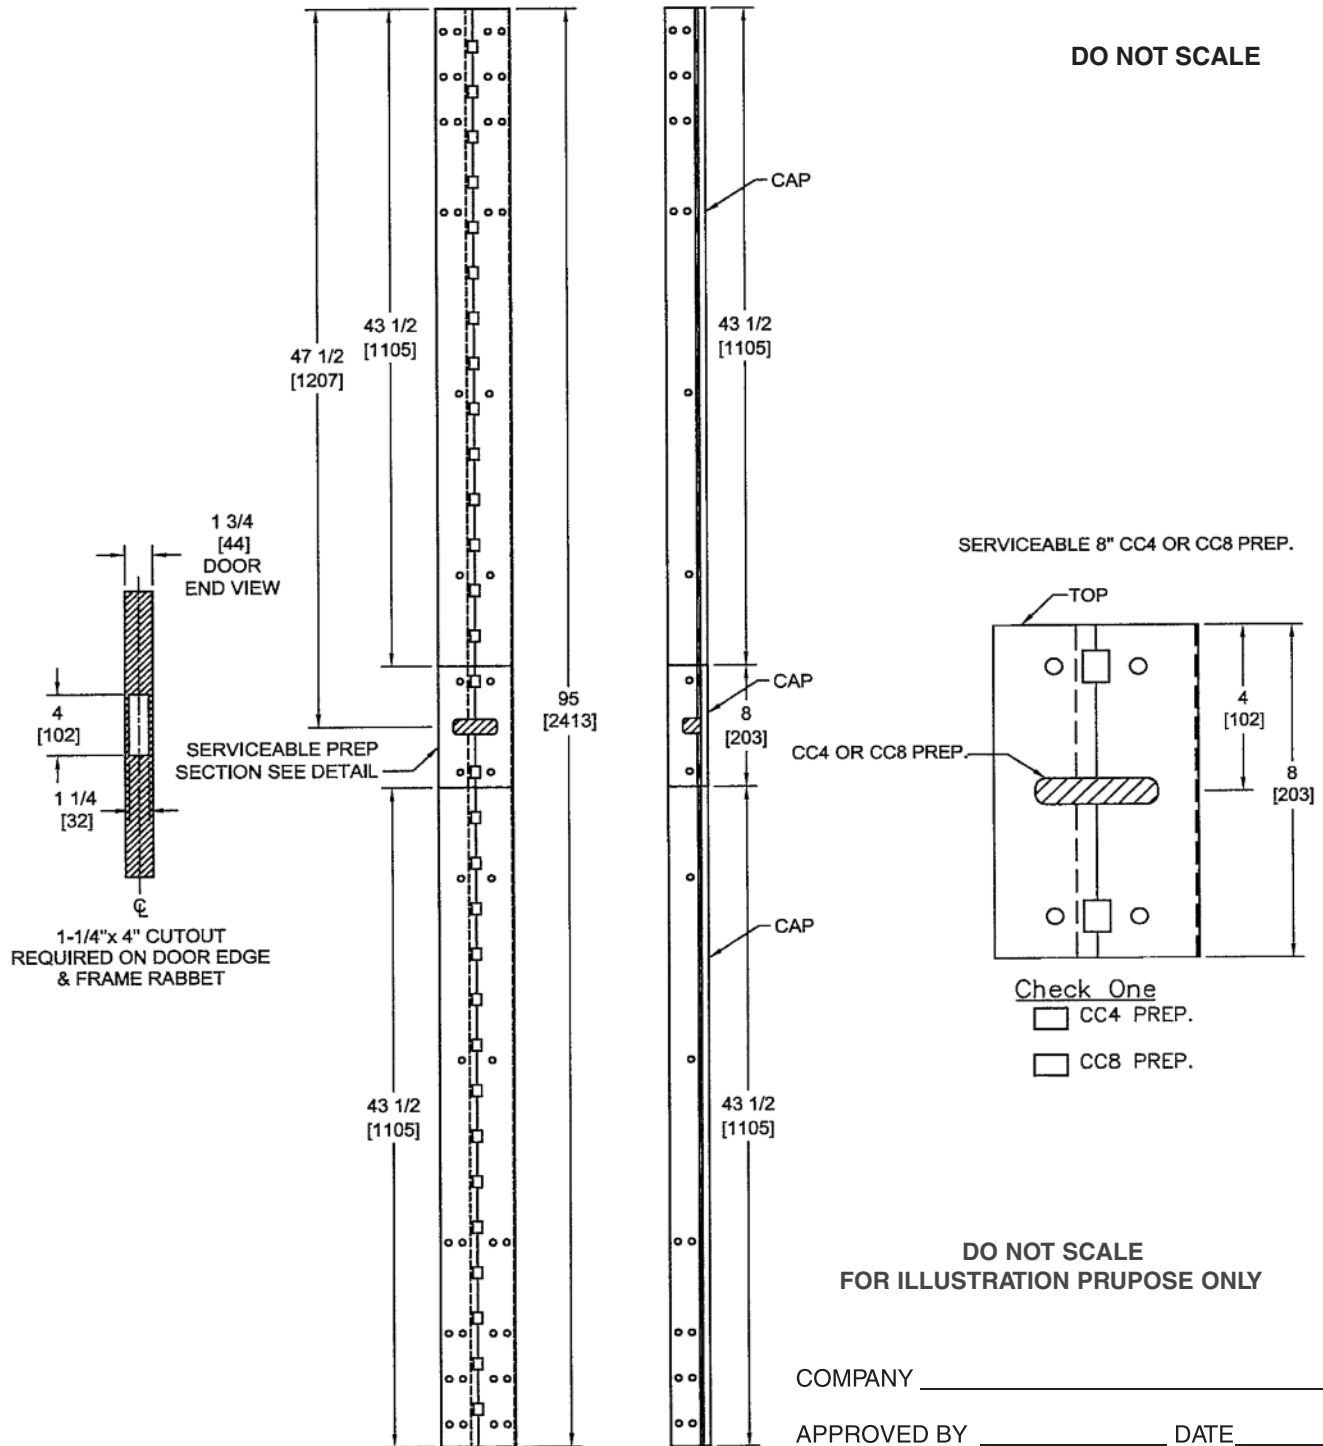

### 95HD-SER-4 & SER-8 SERVICEABLE PREP TEMPLATE

Includes All Profiles Except Residential & 1100 Series  
 CUSTOMER APPROVAL SHEET

**TEMPLATE 95HD-SER-4 & SER-8-06**

Copyright © 2006, 2008, McKinney Products Company, an ASSA ABLOY Group company. All rights reserved. Reproduction in whole or in part without the express written permission of McKinney Products Company is prohibited.