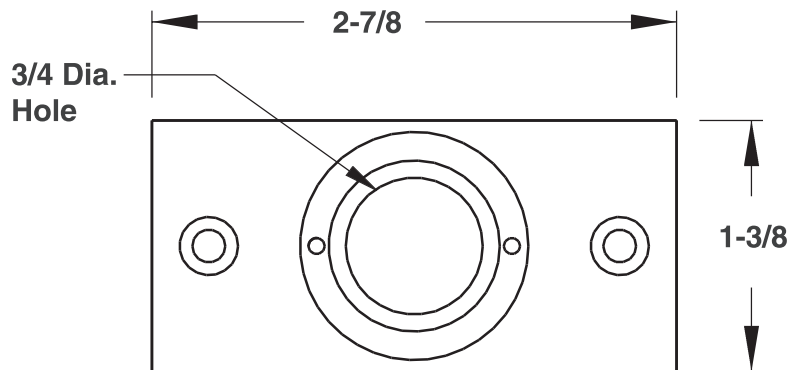

### DPS 3 UNIVERSAL DUST PROOF STRIKE

Prep hole: 1" dia. X 2" deep.