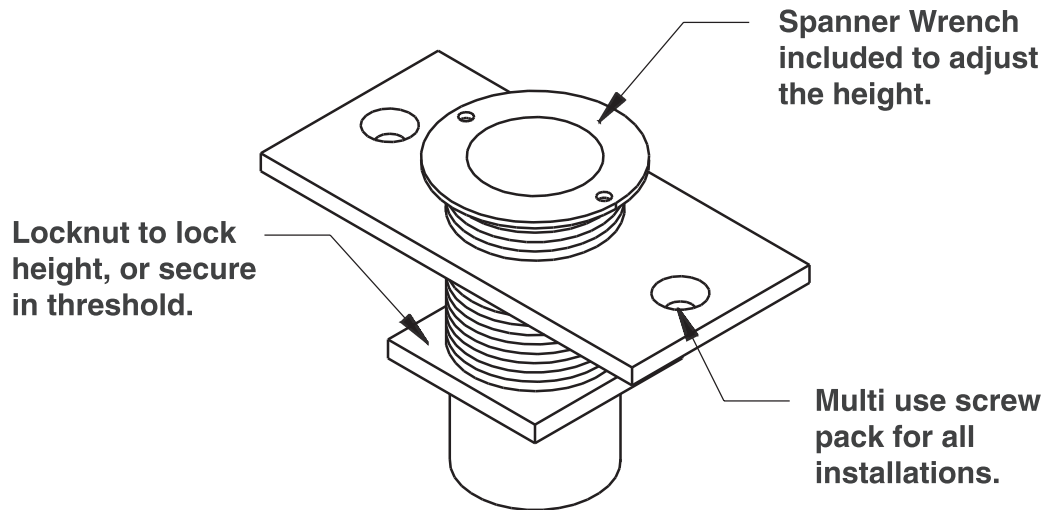

### DPS 3 UNIVERSAL DUST PROOF STRIKE

Prep hole: 1" dia. X 2" deep.