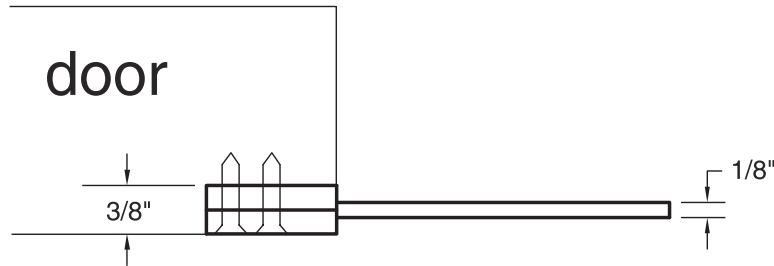

EP02 CONCEALED EDGE PULL (SLIDING DOOR)

Material Cast Brass

Continued...

INSTALLATION INSTRUCTION EP02-09

Effective date: January 1, 2009
Supercedes: All Previous

McKinney®

ASSA ABLOY

EP02 CONCEALED EDGE PULL (SWING DOOR)

Mortise: Edge of door 1 x 4-1/4 x 3/8 deep.

Material Cast Brass