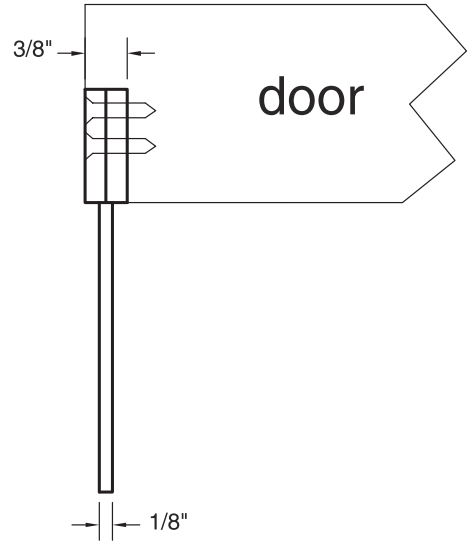

EP02 CONCEALED EDGE PULL (SLIDING DOOR)

Material Cast Brass

Continued...

INSTALLATION INSTRUCTION EP02-09

Effective date: January 1, 2009
Supercedes: All Previous

McKinney®

ASSA ABLOY

EP02 CONCEALED EDGE PULL (SWING DOOR)

Mortise: Edge of door 1 x 4-1/4 x 3/8 deep.

Material Cast Brass