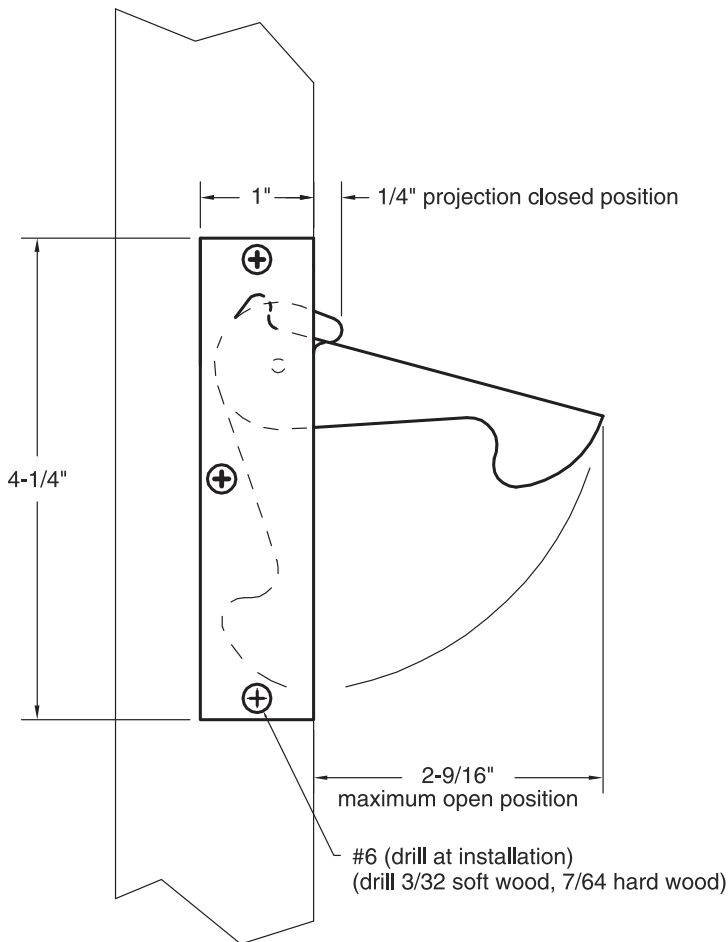

EP02 CONCEALED EDGE PULL (SLIDING DOOR)

Material Cast Brass

Continued...

INSTALLATION INSTRUCTION EP02-09

Effective date: January 1, 2009
Supercedes: All Previous

McKinney®

ASSA ABLOY

EP02 CONCEALED EDGE PULL (SWING DOOR)

Mortise: Edge of door 1 x 4-1/4 x 3/8 deep.

Material Cast Brass