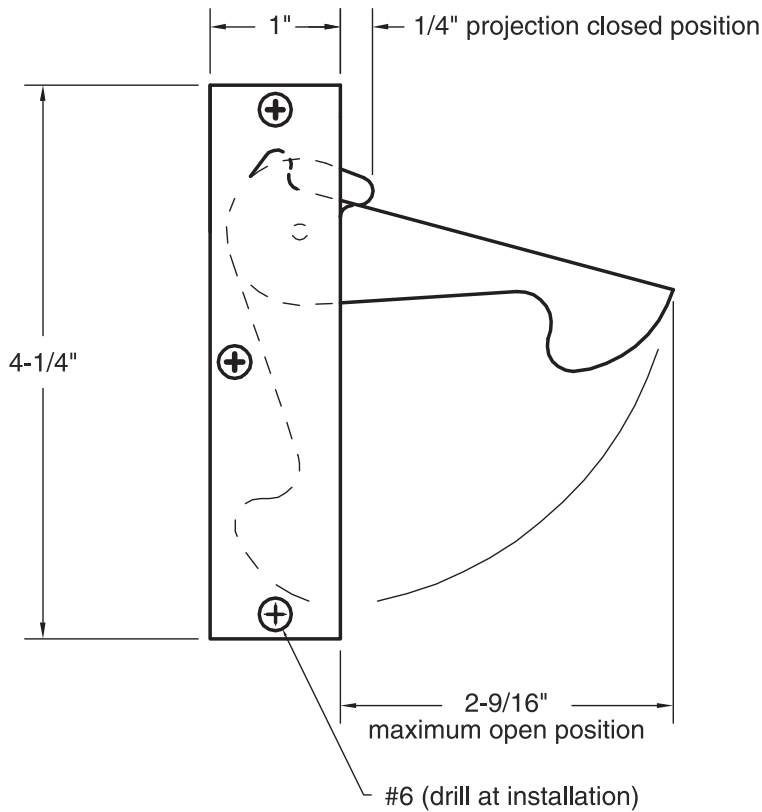

EP02 CONCEALED EDGE PULL (SLIDING DOOR)

Material Cast Brass

Continued...

INSTALLATION INSTRUCTION EP02-09

Effective date: January 1, 2009
Supercedes: All Previous

McKinney®

ASSA ABLOY

EP02 CONCEALED EDGE PULL (SWING DOOR)

Mortise: Edge of door 1 x 4-1/4 x 3/8 deep.

Material Cast Brass