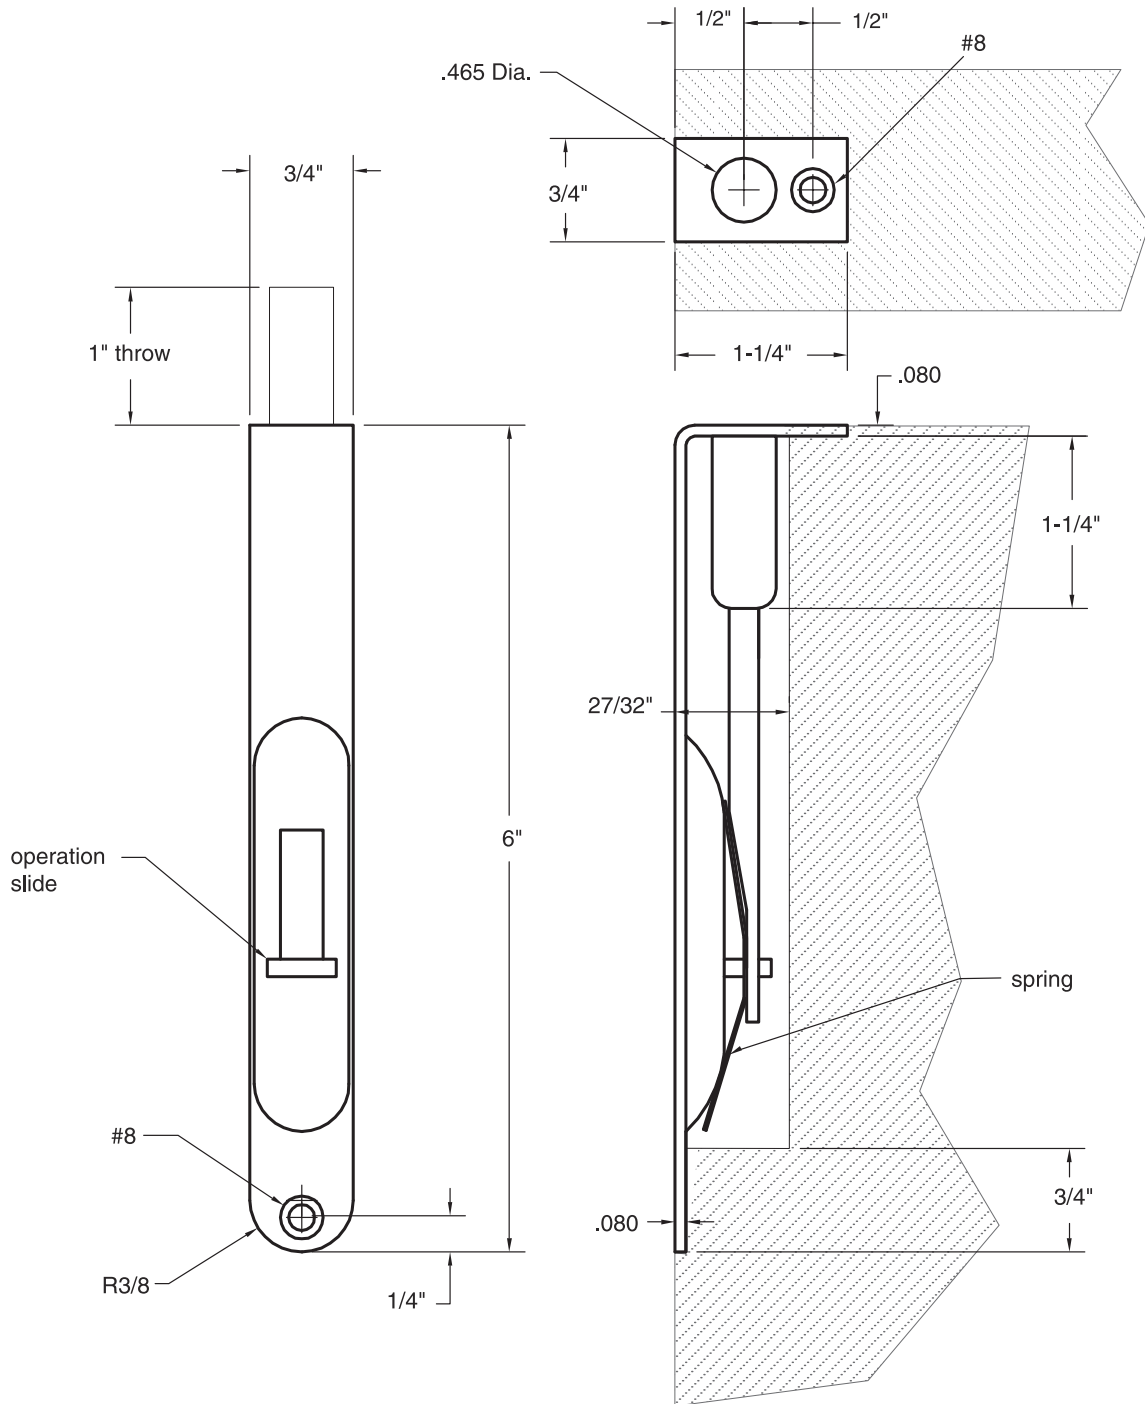

### FB14RE EXTRUDED FLUSH BOLT

INSTALLATION INSTRUCTION FB14RE-09

Copyright © 2009 McKinney Products Company, an ASSA ABLOY Group company. All rights reserved.  
Reproduction in whole or in part without the express written permission of McKinney Products Company is prohibited.