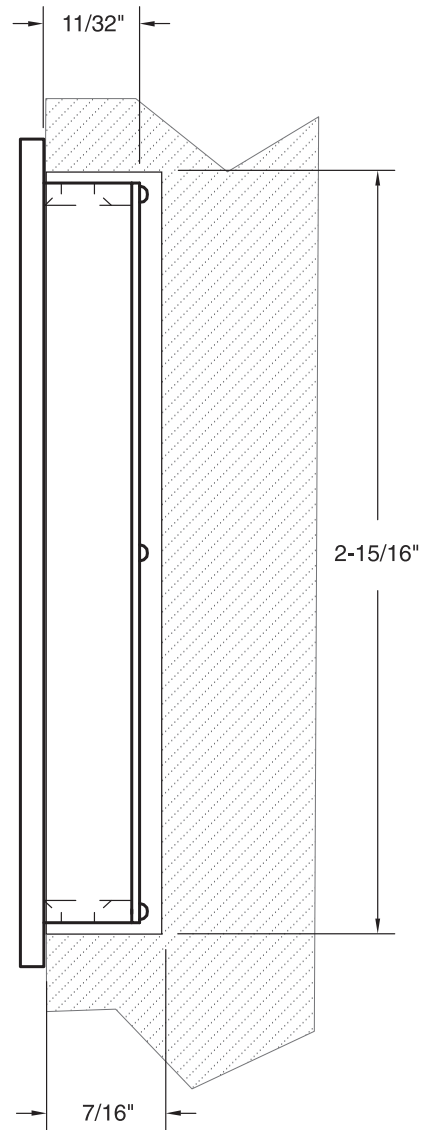

FP03 CAST FLUSH PULL

mortise: 1-1/16"w x 2-15/16"h x 7/16"deep

INSTALLATION INSTRUCTION FP03-09

Copyright © 2009 McKinney Products Company, an ASSA ABLOY Group company. All rights reserved.
Reproduction in whole or in part without the express written permission of McKinney Products Company is prohibited.