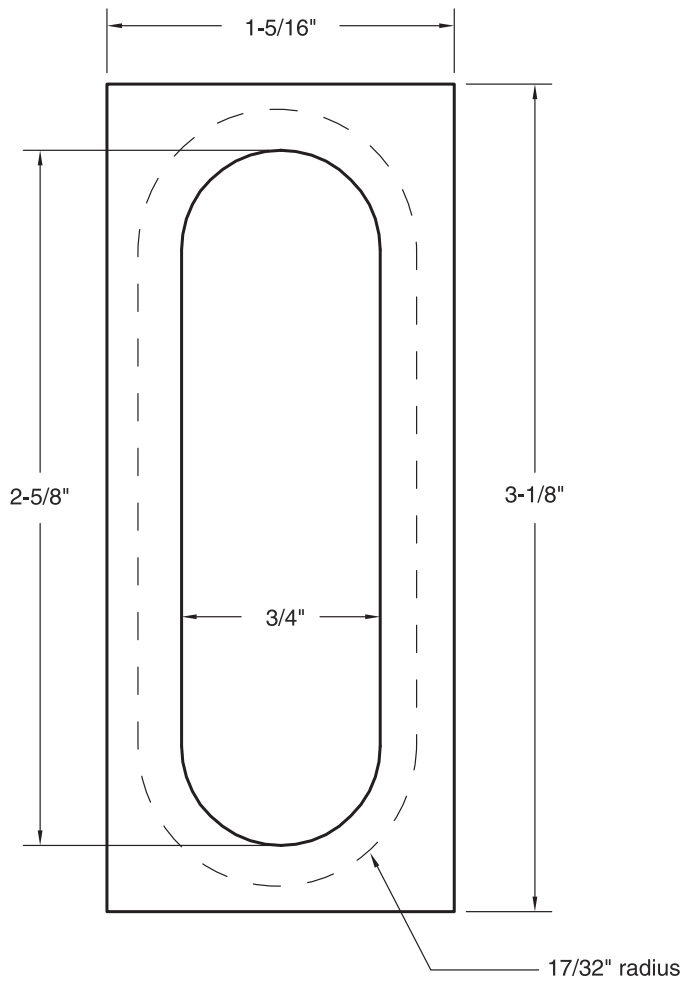

FP03 CAST FLUSH PULL

mortise: 1-1/16"w x 2-15/16"h x 7/16"deep

INSTALLATION INSTRUCTION FP03-09

Copyright © 2009 McKinney Products Company, an ASSA ABLOY Group company. All rights reserved.
Reproduction in whole or in part without the express written permission of McKinney Products Company is prohibited.