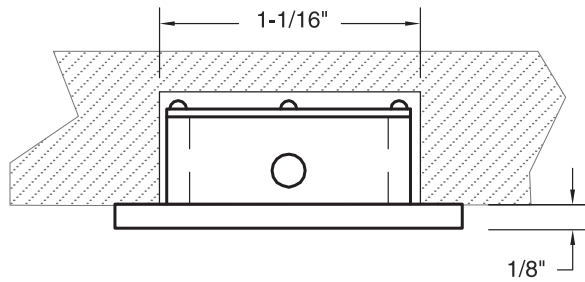

FP03 CAST FLUSH PULL

mortise: 1-1/16"w x 2-15/16"h x 7/16"deep

INSTALLATION INSTRUCTION FP03-09

Copyright © 2009 McKinney Products Company, an ASSA ABLOY Group company. All rights reserved.
Reproduction in whole or in part without the express written permission of McKinney Products Company is prohibited.