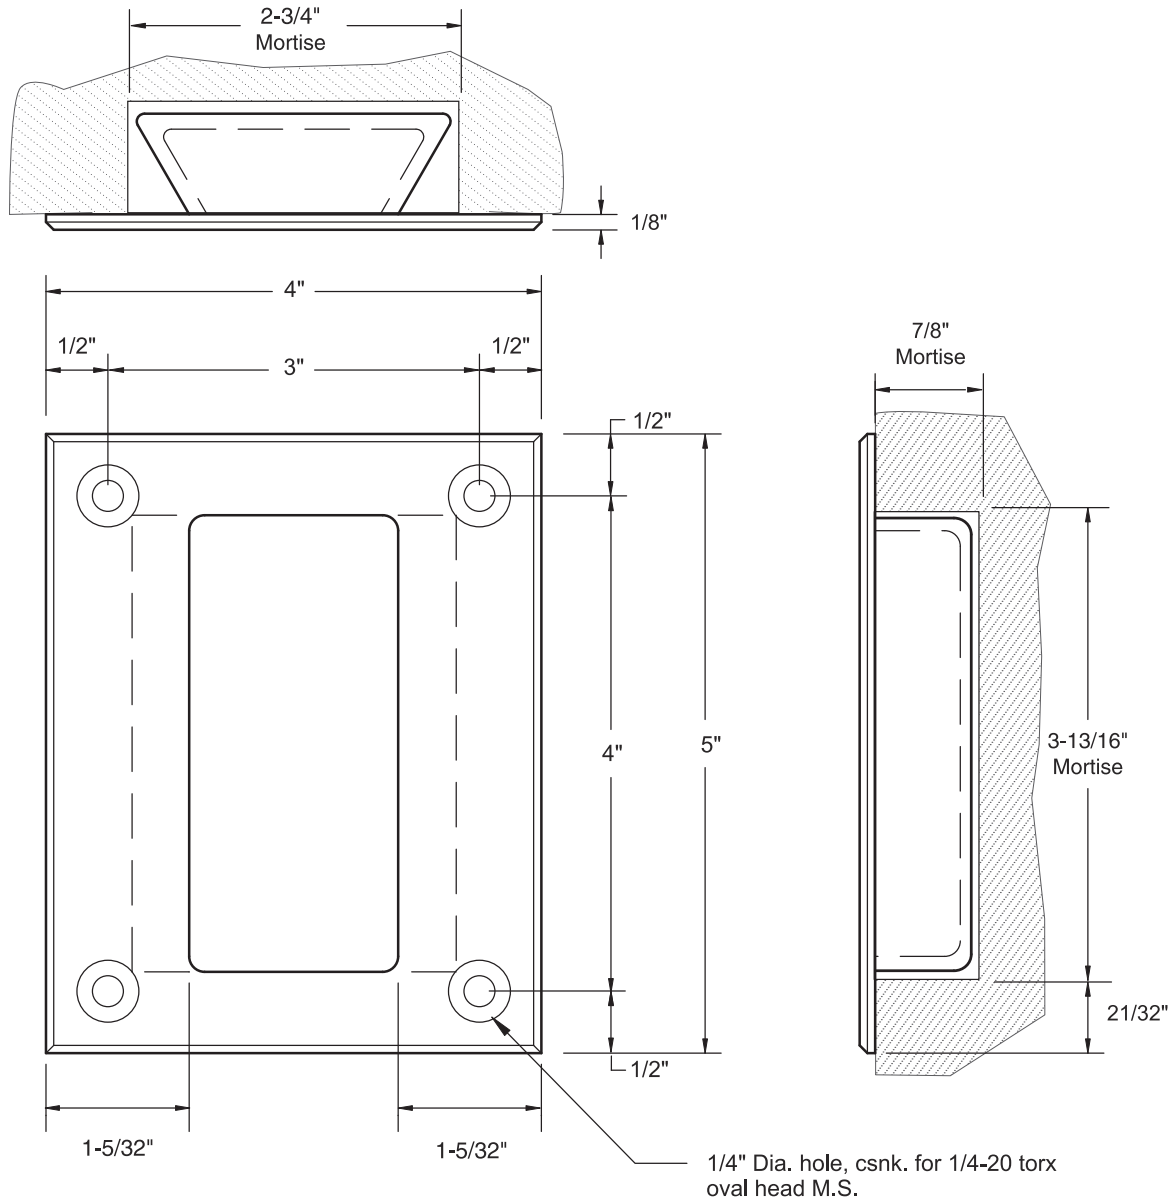

FP04HD SECURITY FLUSH PULL

Mortise: 2-3/4"w x 3-13/16"h x 7/8"deep.
 Drop pull into opening and drill mounting
 holes using holes in handle as a template.

INSTALLATION INSTRUCTION FP04HD-12

Copyright © 2009, 2012 McKinney Products Company, an ASSA ABLOY Group company. All rights reserved.
 Reproduction in whole or in part without the express written permission of McKinney Products Company is prohibited.