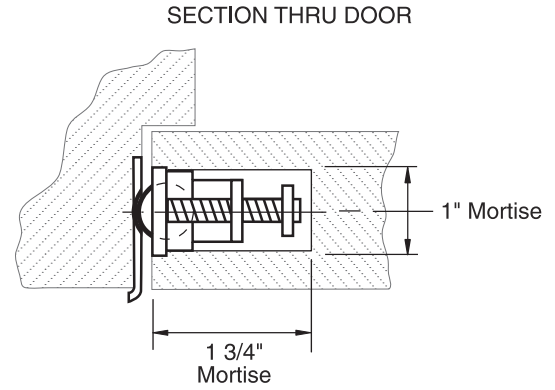

### RL1, RL1A, RL1B ROLLER LATCH

**NOTE:**  
 - Mortise dim's used only on wood doors.  
 - Latch should be centered in width of door.

**RL1A ROLLER STRIKE**

**RL1B ROLLER STRIKE**

**RL1 ROLLER STRIKE**

**INSTALLATION INSTRUCTION RL1, RL1A, RL1B-09**