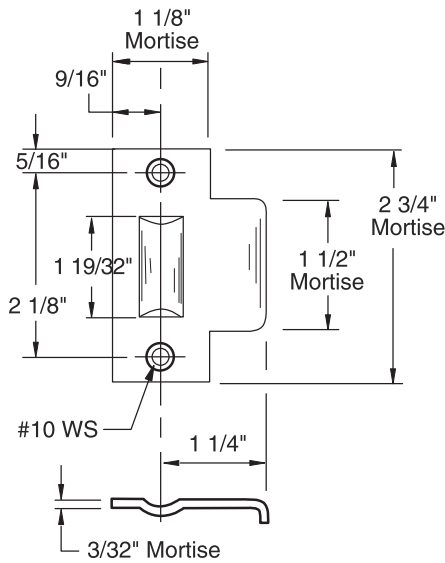

### RL1, RL1A, RL1B ROLLER LATCH

**NOTE:**  
 - Mortise dim's used only on wood doors.  
 - Latch should be centered in width of door.

**RL1A ROLLER STRIKE**

**RL1B ROLLER STRIKE**

**RL1 ROLLER STRIKE**

**INSTALLATION INSTRUCTION RL1, RL1A, RL1B-09**