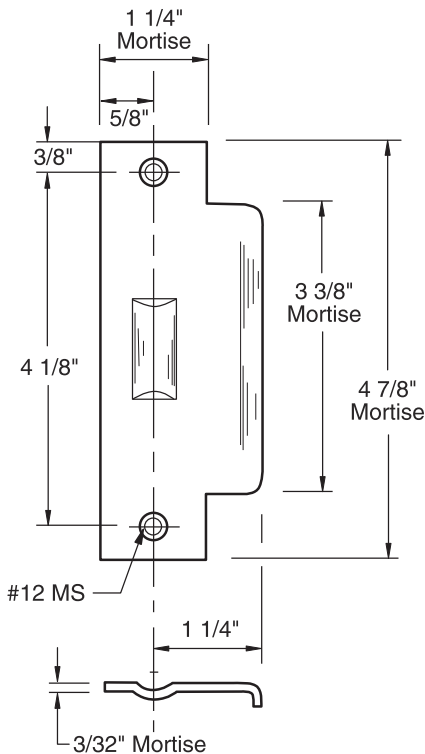

### RL1, RL1A, RL1B ROLLER LATCH

**NOTE:**  
 - Mortise dim's used only on wood doors.  
 - Latch should be centered in width of door.

**RL1A ROLLER STRIKE**

**RL1B ROLLER STRIKE**

**RL1 ROLLER STRIKE**

**INSTALLATION INSTRUCTION RL1, RL1A, RL1B-09**