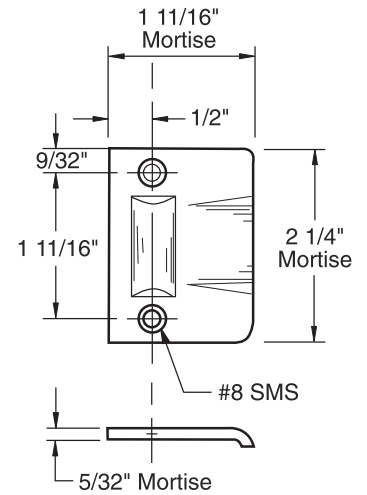

### RL1, RL1A, RL1B ROLLER LATCH

**NOTE:**  
 - Mortise dim's used only on wood doors.  
 - Latch should be centered in width of door.

**RL1A ROLLER STRIKE**

**RL1B ROLLER STRIKE**

**RL1 ROLLER STRIKE**

**INSTALLATION INSTRUCTION RL1, RL1A, RL1B-09**