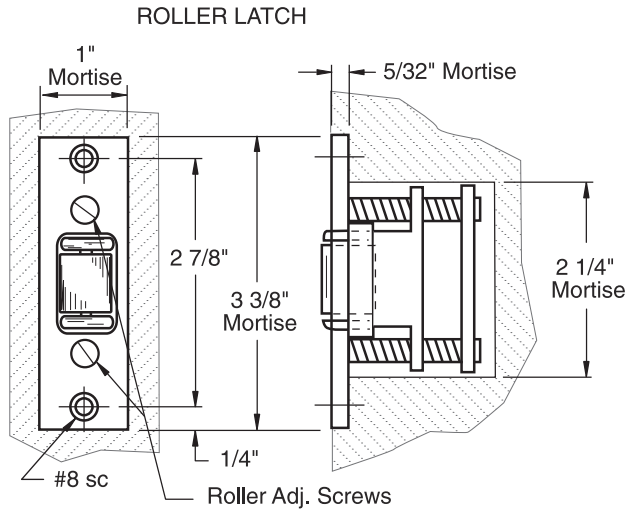

### RL1, RL1A, RL1B ROLLER LATCH

**NOTE:**  
 - Mortise dim's used only on wood doors.  
 - Latch should be centered in width of door.

**RL1A ROLLER STRIKE**

**RL1B ROLLER STRIKE**

**RL1 ROLLER STRIKE**

**INSTALLATION INSTRUCTION RL1, RL1A, RL1B-09**