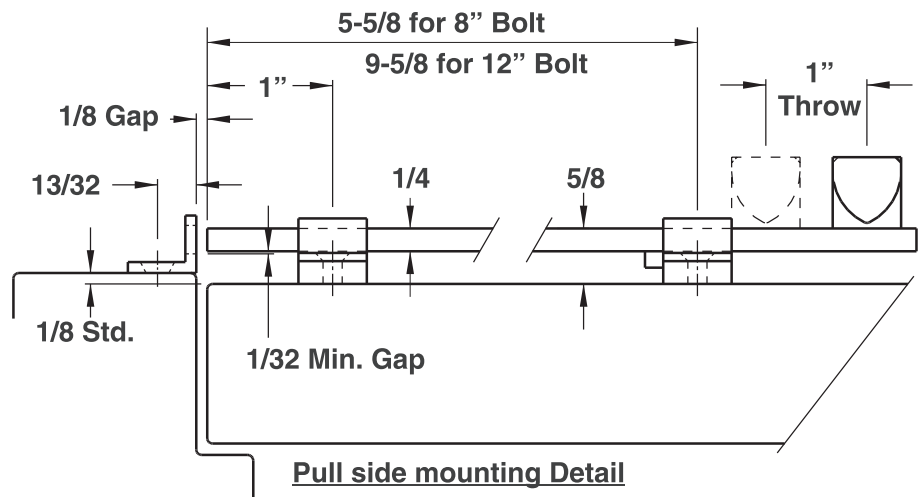

SB08F - SB12F SURFACE BOLT

TECHNICAL DATA SB12F-06

Universal Strike

Mortise Strike

Pull side mounting Detail

Optional Rim Strike

Push side mounting Detail

SCREW PACKAGE
(8) #10 x 1-1/4 TYPE A F.H.M.S.
(8) #10-24 x 1F.H.M.S.