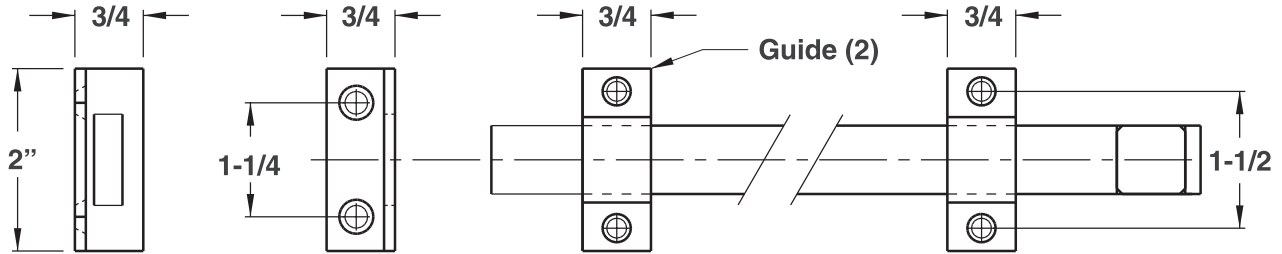

SB08F - SB12F SURFACE BOLT

TECHNICAL DATA SB12F-06

Universal Strike

Mortise Strike

Pull side mounting Detail

Optional Rim Strike

Push side mounting Detail

SCREW PACKAGE
(8) #10 x 1-1/4 TYPE A F.H.M.S.
(8) #10-24 x 1F.H.M.S.