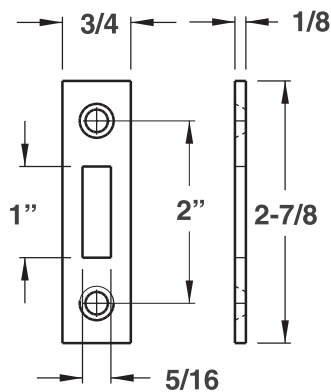

SB08F - SB12F SURFACE BOLT

TECHNICAL DATA SB12F-06

Universal Strike

Mortise Strike

Pull side mounting Detail

Optional Rim Strike

Push side mounting Detail

SCREW PACKAGE
(8) #10 x 1-1/4 TYPE A F.H.M.S.
(8) #10-24 x 1F.H.M.S.