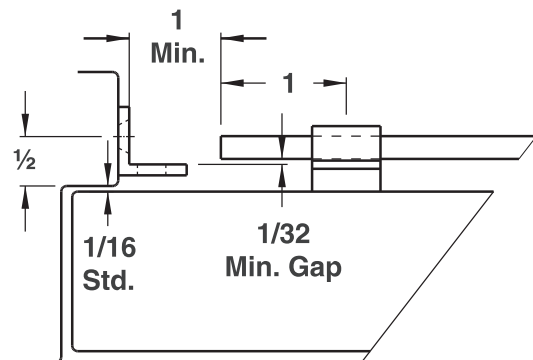

SB08F - SB12F SURFACE BOLT

TECHNICAL DATA SB12F-06

Universal Strike

Mortise Strike

Pull side mounting Detail

Optional Rim Strike

Push side mounting Detail

SCREW PACKAGE
(8) #10 x 1-1/4 TYPE A F.H.M.S.
(8) #10-24 x 1F.H.M.S.