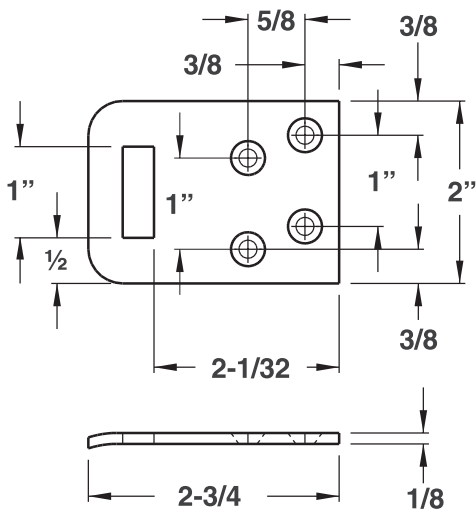

SB08F - SB12F SURFACE BOLT

TECHNICAL DATA SB12F-06

Universal Strike

Mortise Strike

Pull side mounting Detail

Optional Rim Strike

Push side mounting Detail

SCREW PACKAGE
(8) #10 x 1-1/4 TYPE A F.H.M.S.
(8) #10-24 x 1F.H.M.S.