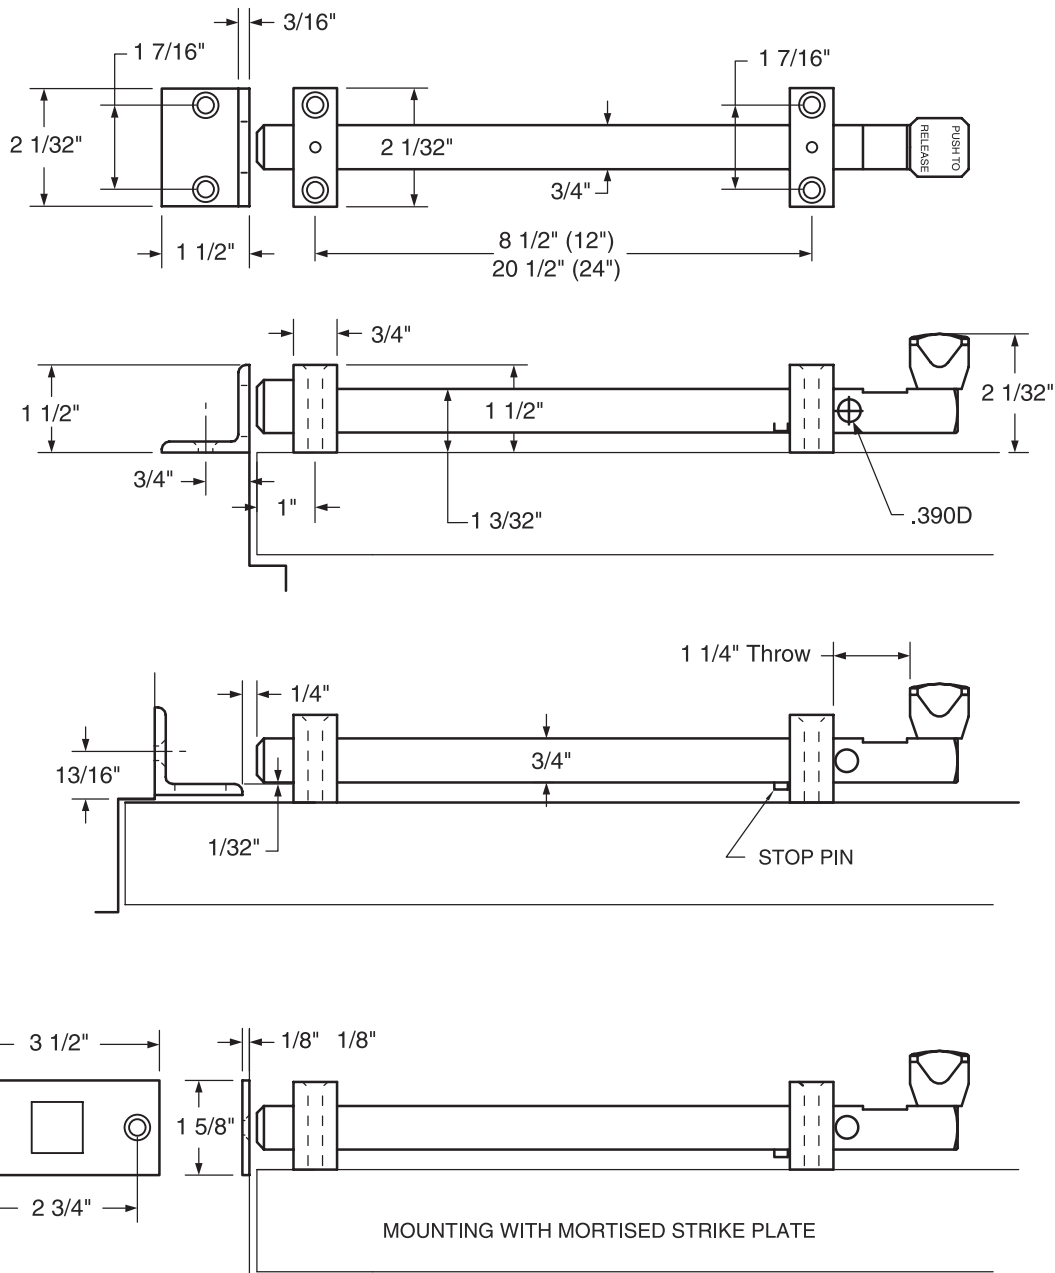

SB12HD, SB24HD SERIES SURFACE BOLTS

FASTENER INFORMATION

- Packed with each bolt:
- 4 ea. 1/4-20 x 2 1/4 FHMS
 - 4 ea. 1/4-20 x 1 5/8 sex bolts
 - 2 ea. #14 x 2 1/2 with plastic anchor
 - 2 ea. 1/4-20 x 1 FHMS with lead anchor